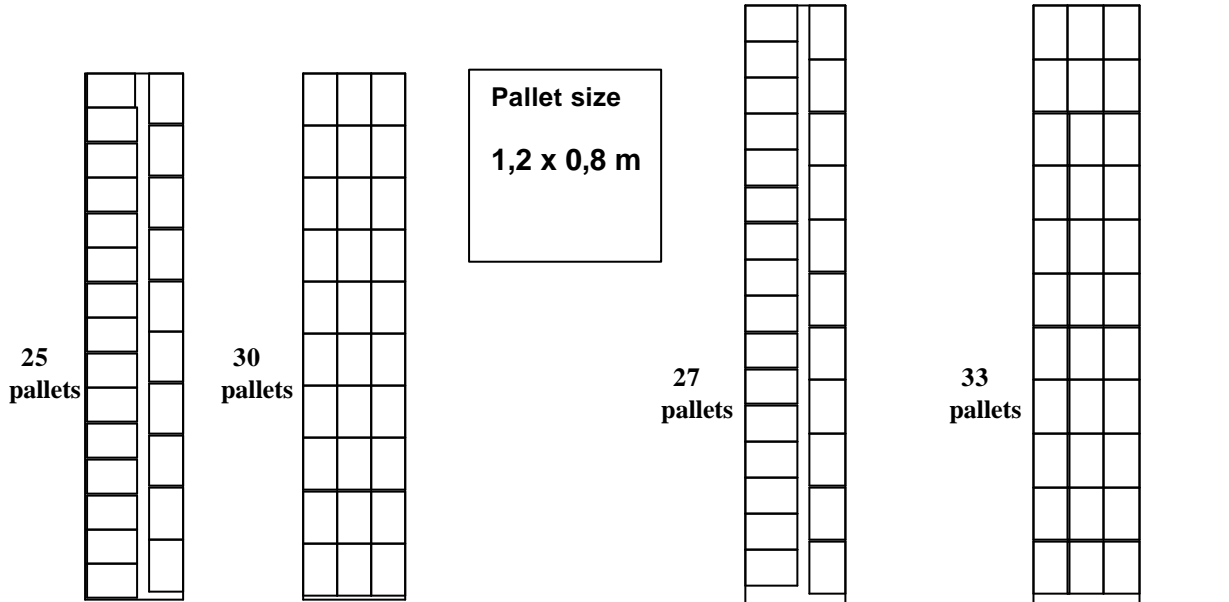

## Stowage of euro pallets

Comparison between standard ISO containers and 2,5 m palletwide containers.

	<u>1,2 x 0,8 m</u>	<u>1,2 x 1,0 m</u>
Standard 40'	25 pallets	21 pallets
40' palletwide 2,5m	30 pallets	24 pallets
Standard 45'	27 pallets	24 pallets
45' palletwide 2,5m	33 pallets	26 pallets

**40' standard**

**40' palletwide 2,5 m**

**45' standard**

**45' palletwide 2,5m**

**40' standard**

**40' palletwide 2,5 m**

**45' standard**

**45' palletwide 2,5m**